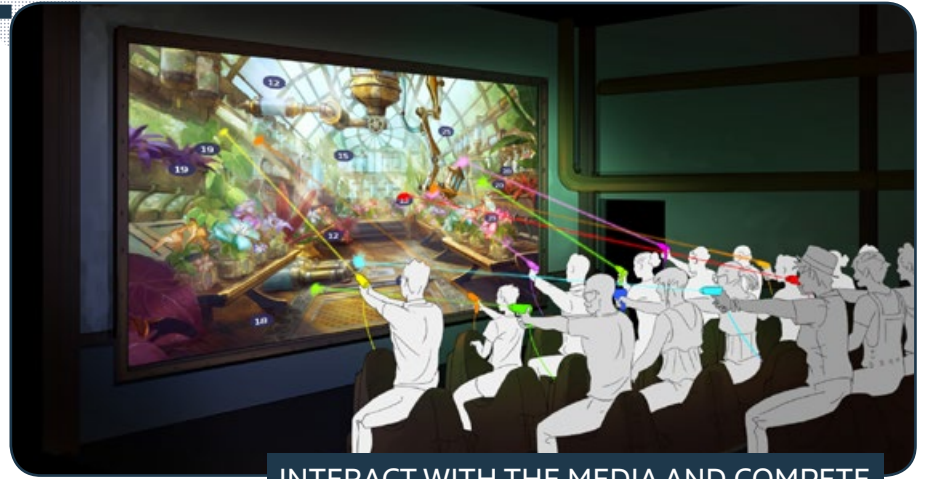

# INTERACTIVE THEATER

THE BEST INTERACTIVE  
AND IMMERSIVE  
GROUP EXPERIENCE  
ON A SMALL FOOTPRINT

The Interactive Theater is the classic of the interactive attractions invented by Alterface. **This configuration offers the best immersive and interactive group experience to share with family and friends while keeping a good throughput on a small footprint.** It provides action and fun thanks to the customized motion seats and all the FX included.

1

ENTER IN THE THEATRE AND PICK A SEAT

2

INTERACT WITH THE MEDIA AND COMPETE

3

BE SURPRISED BY ALL THE FX (SEAT MOTION,WIND, WATER..)

4

DISCOVER WHO'S BEST

## INCLUDED IN THE PACKAGE:

- Interactive devices
- Motion seats with LED scores display
- Image generator for classic or stereoscopic games
- 5.1 audio system
- Show control
- Operator panel
- Content from existing catalog
- In ride picture
- Projection system