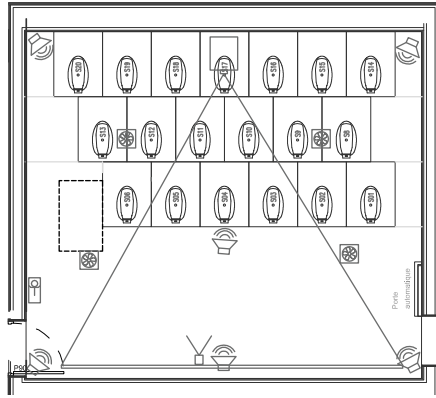

Le Kinétorium, Jardin d'Acclimatation, France

FOR WHO?

- FEC
- Theme Parks
- Cruise Ship

THROUGHPUT

100 TO 400 pph

FOOTPRINT

40 to 150 m²

430 to 1614 ft²

UNIQUE ADVANTAGES:

- Provides a group experience
- Requires a small footprint
- Conveys a strong story
- Easy to renew with new media
- Can easily be duplicated to extend throughput

INCLUDED IN THE PACKAGE:

- Interactive devices
- Motion seats with LED scores display
- Image generator for classic or stereoscopic games
- 5.1 audio system
- Show control
- Operator panel
- Content from existing catalog
- In ride picture
- Projection system

++ AVAILABLE OPTIONS

- Hall of fame outside of the ride
- Preshow
- Custom content
- Fog machine, Wind, Water, Stroboscope
- Doors control system
- Lighting system