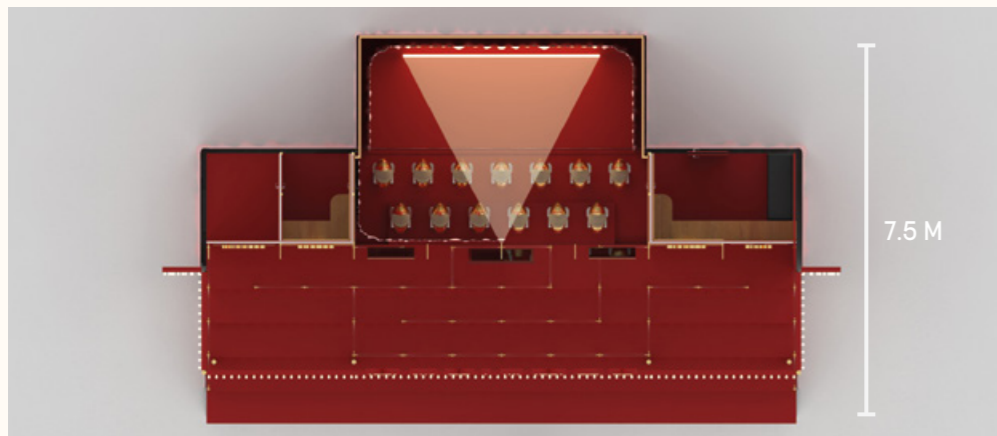

DURATION: 4min

NUMBER OF SEATS: 13

INTERACTIVE DEVICE: Portable

MEDIA: 3D

HALL OF FAME: yes

PRESHOW: yes

LIVE VIEW: yes

SPECIAL EFFECTS: yes