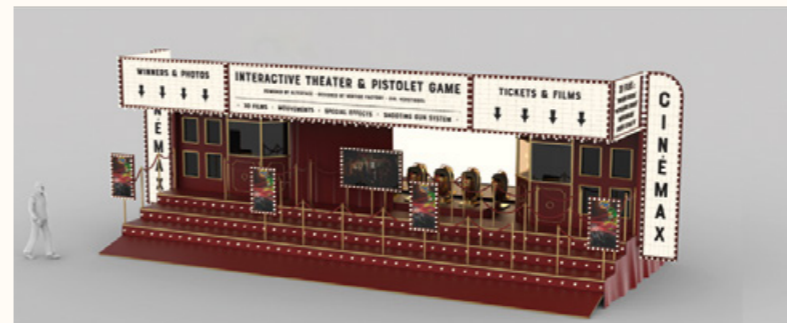

EASY SET UP: 2 TO 3 HOURS